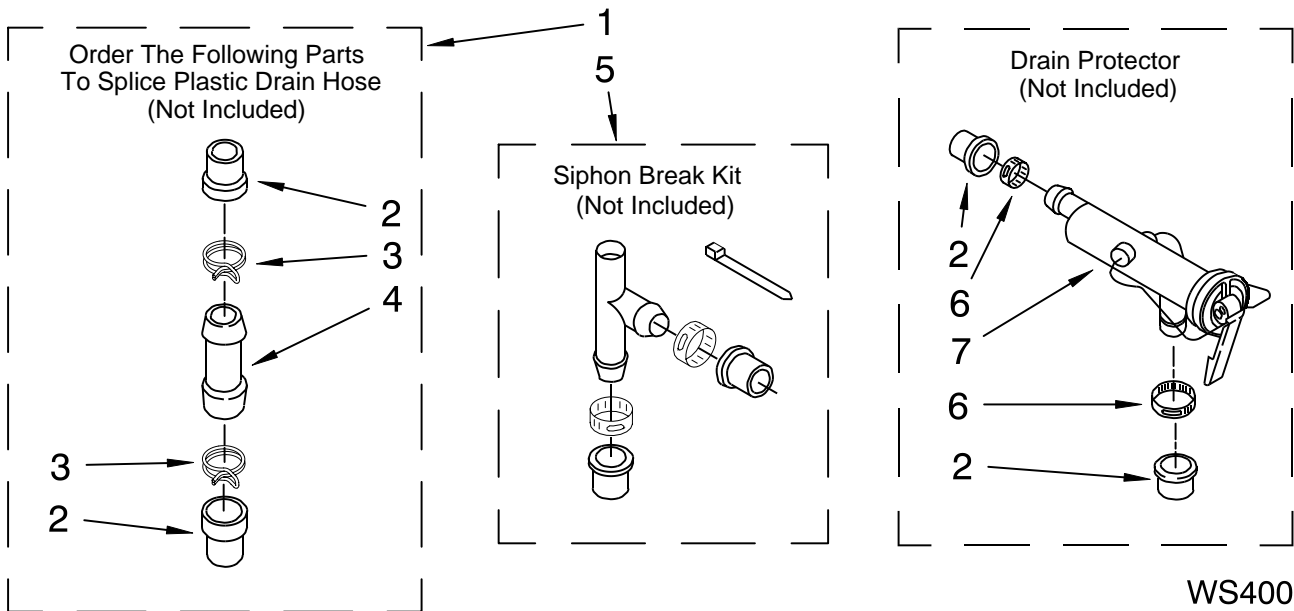

WATER SYSTEM PARTS

For Model: CAM2752TQ0
(White)

Illus. No.	Part No.	DESCRIPTION
1	285442	Connector Kit, Plastic Drain Hose
2	285321	Sleeve Kit, (Contains 2 Sleeves)
3	370447	Clamp, Hose
4	16272	Connector, Straight
5	285320	Siphon Break Kit (Not Included)
6	65349	Clamp, Hose
7	367031	Drain Protector (Not Included)

FOR ORDERING INFORMATION REFER TO PARTS PRICE LIST